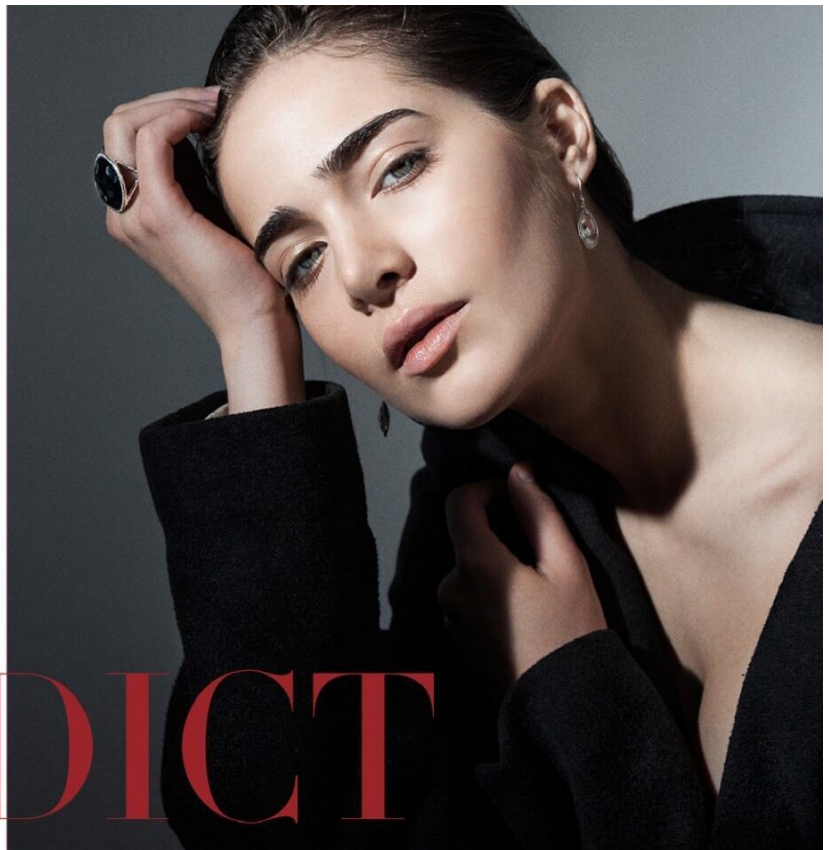

REBECA CAMPELO

height 177 cm · bust 87 cm · cup B/C · waist 63 cm · hips 92 cm · dress 36
shoes size 39.5 · hair brown · eyes blue

REBECA CAMPELO

height 177 cm · bust 87 cm · cup B/C · waist 63 cm · hips 92 cm · dress 36
shoes size 39.5 · hair brown · eyes blue

REBECA CAMPELO

height 177 cm · bust 87 cm · cup B/C · waist 63 cm · hips 92 cm · dress 36
shoes size 39.5 · hair brown · eyes blue

PHOTOGRAPHED BY: KAMOLLIO
MAKE UP BY: JANET DOMAN

JOAILLERIE

ADDICT

REBECA CAMPELO